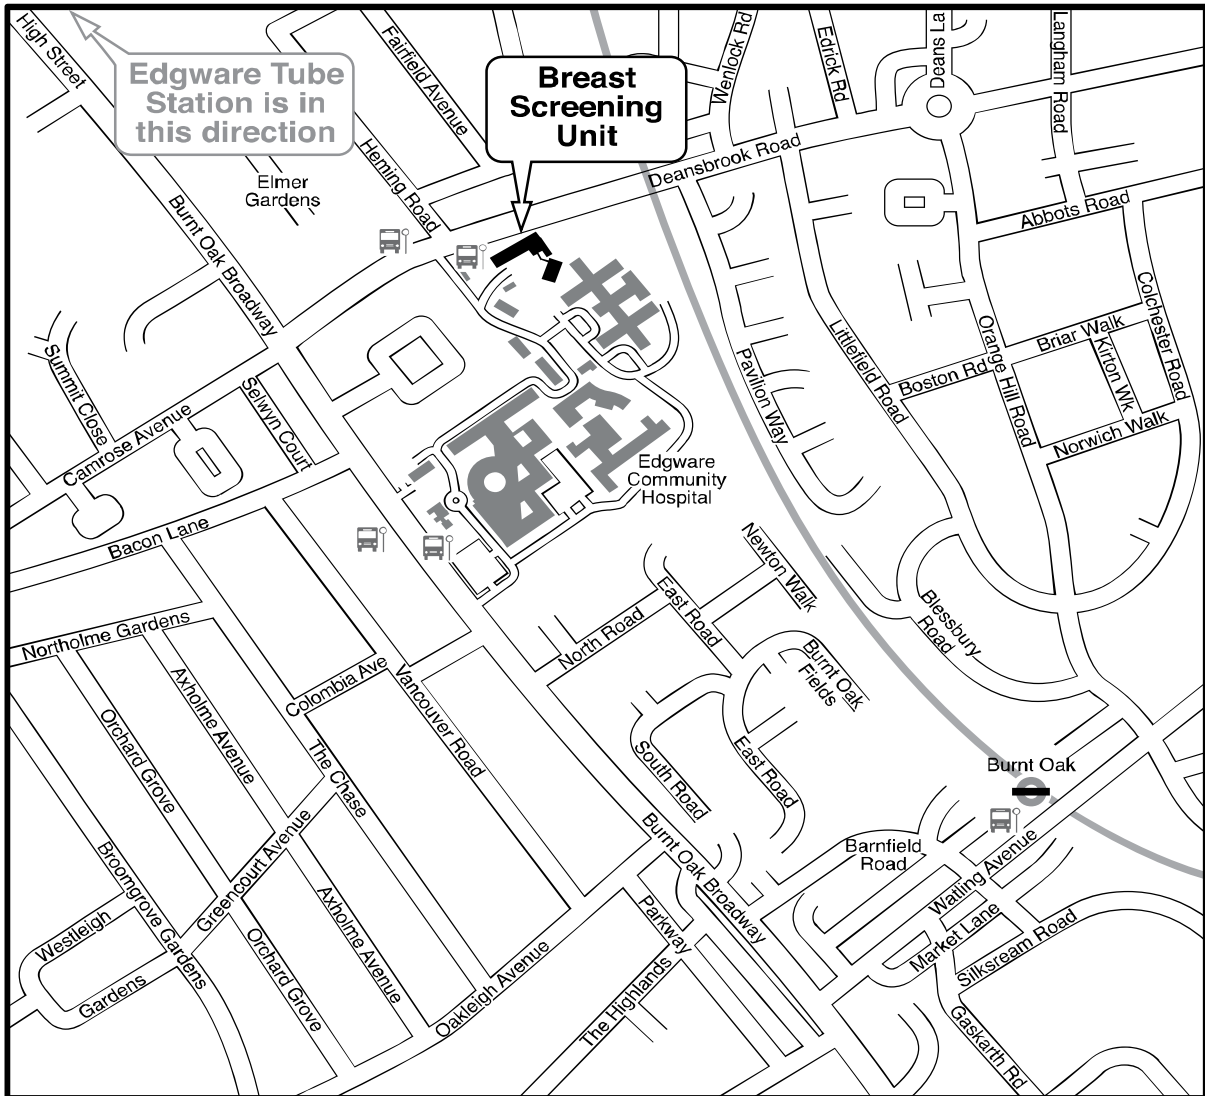

# North London Breast Screening Service at Edgware

**Edgware**  
North London Breast Screening Service  
Edgware Community Hospital  
Deansbrook House  
Deansbrook Road  
Edgware,  
Middlesex  
HA8 9BA

**By Road**  
Edgware Road then onto Burnt Oak Broadway.

**London Underground**  
Burnt Oak Station and Edgware Station (Northern Line)

**Parking**  
In main car park at hospital. Restricted parking on Heming Road. Parking available on Deansbrook Road.

**Bus Routes**  
107, 302, 32, 142, 204, 292, 251, 288, 614